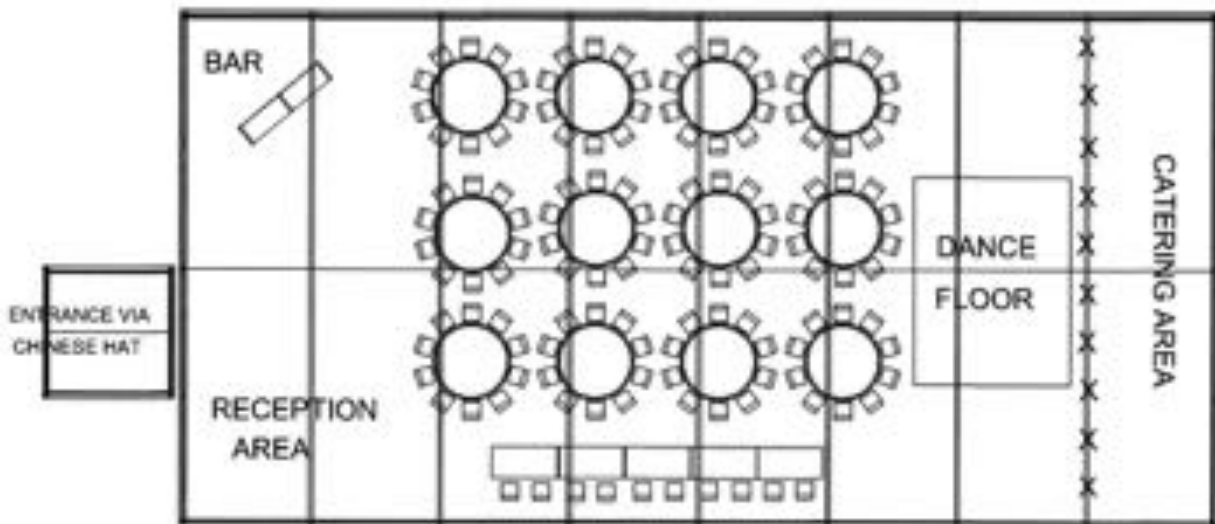

We have not included chairs or tables in the package due to the variety of styles available. All you need to do is decide which type of chair and seating plan you would like and add it to the price below.

Package Price

Marquee - £2,809 + VAT

Ground Rent - £1,800

**The sky's the limit,
*don't settle for anything less.***