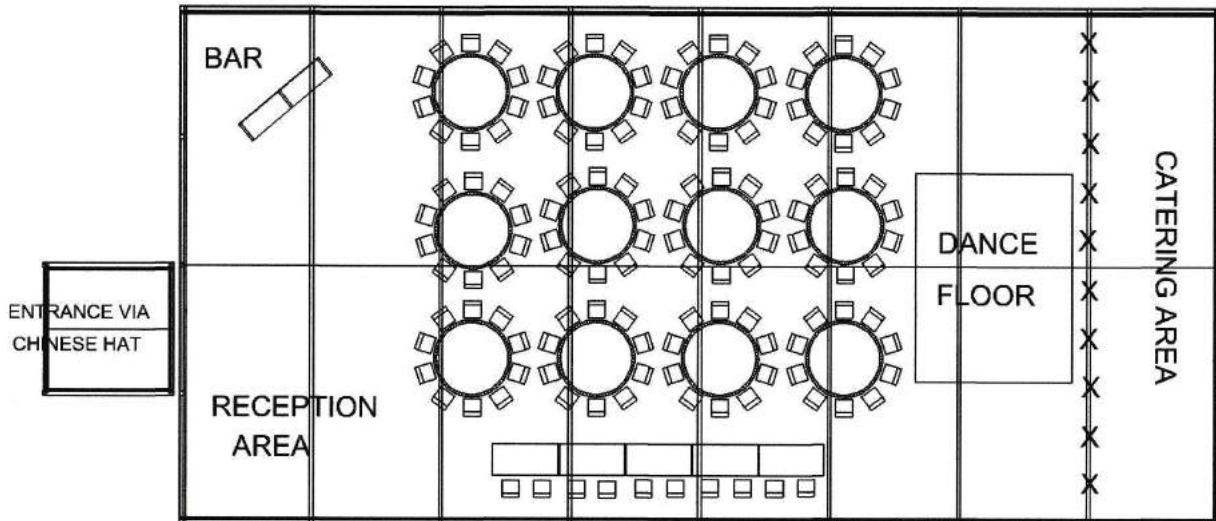

We have not included chairs or tables in the package due to the variety of styles available. All you need to do is decide which type of chair

Package Price

Marquee - £2,809 + VAT

Ground Rent - £1,650

**The sky's the limit,
*don't settle for anything less.***